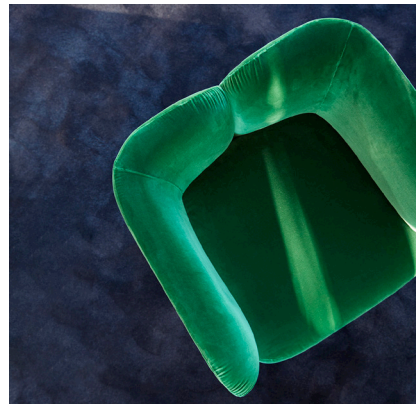

Dolly.

Fauteuil en velours de mohair *Marci* de Yarn Collective, coloris 04 *Galangal*
Dimensions: L 65 x P 57 x H 66 cm
hauteur d'assise 40 cm
Fabriqué en France

Armchair in *Marci* mohair velvet by Yarn Collective, coloris 04 *Galangal*
Dimensions: W 25.6 x P 22.4 x H 26 in
Seat height 15.7 in
Handcrafted in France