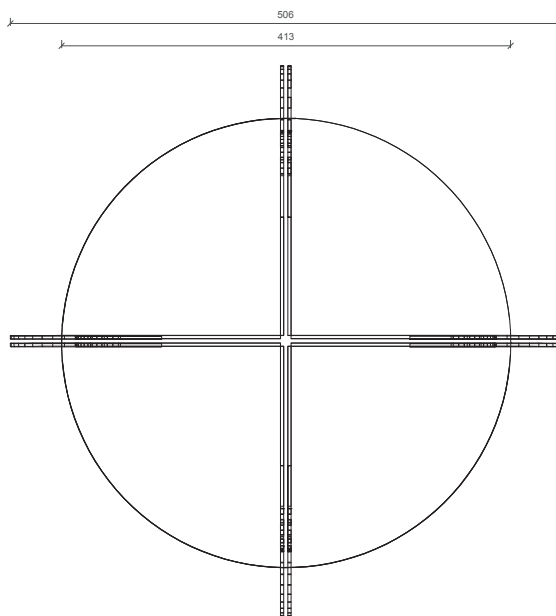

sh Sandra Benhamou
Architecture intérieure