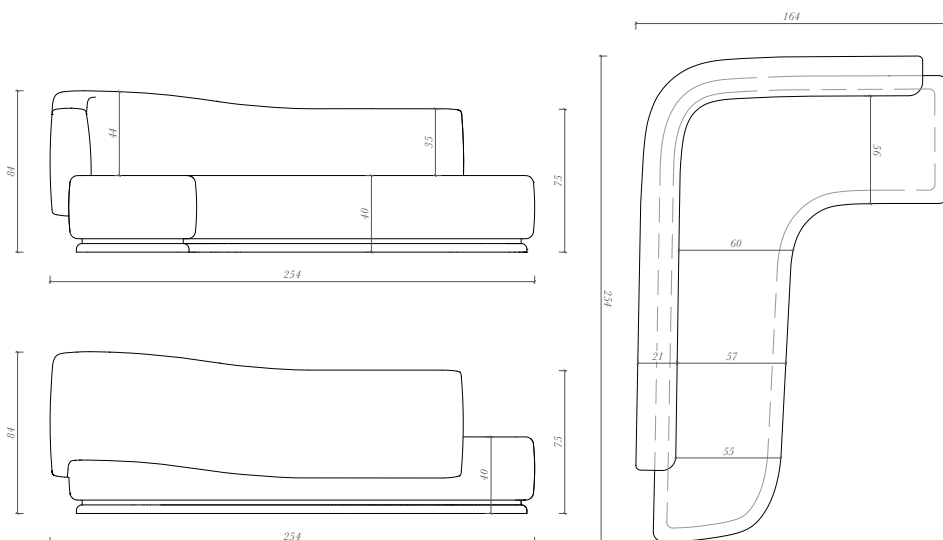

SANDRA BENHAMOU

SOFA

GAE L

SANDRA BENHAMOU

SANDRA BENHAMOU

Gae L

Available with symmetrical pair

Materials

Fabric upholstery
Oak with satin finish

3 colours available

Dimensions

L 254 x W 164 x H 84 cm
seat height 40 cm

L 100 x W 64,6 x H 33 inches
seat height 15.7 inches

SANDRA BENHAMOU

Dark oak

Dark brown matt finish