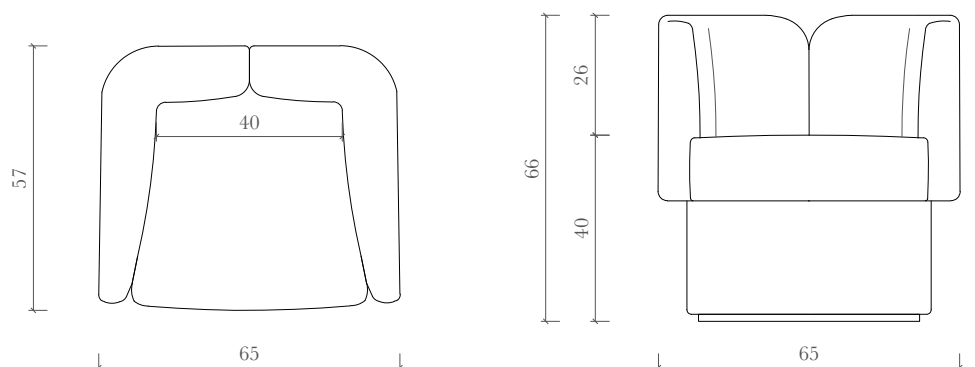

### Dimensions

L 65 x W 57 x H 66 cm  
seat height 40 cm

L 25.6 x W 22.4 x H 26 inches  
seat height 15.7 inches