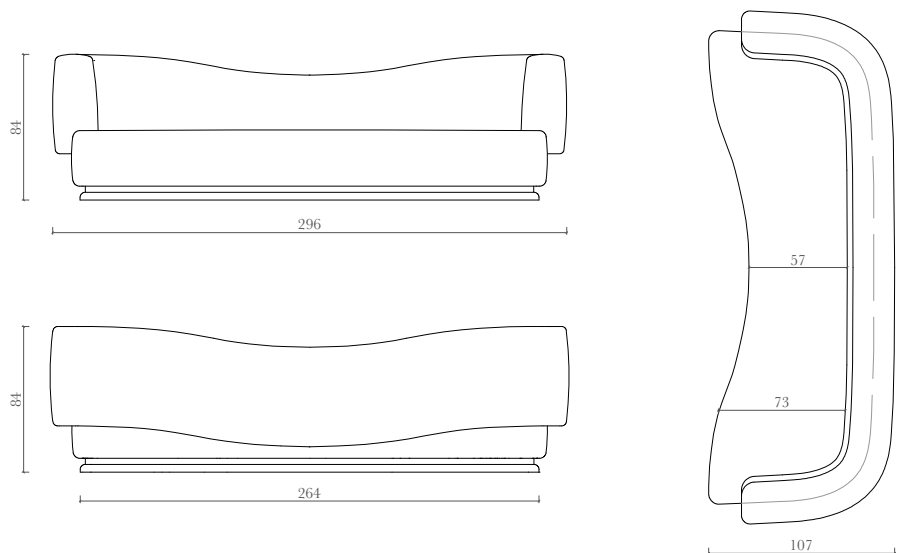

Dimensions

L 300 x W 105 x H 84 cm
seat height 40 cm

L 118 x W 41 x H 33 inches
seat height 15.7 inches

SANDRA BENHAMOU

Dark oak

Dark brown matt finish

Medium Oak

Matt brown finish