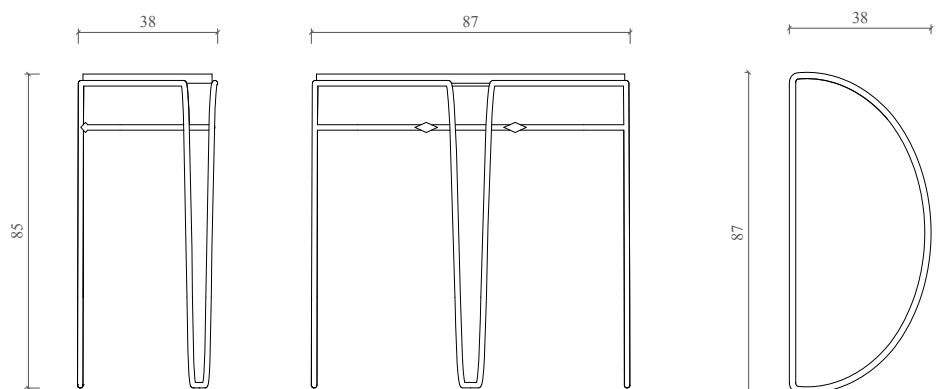

Dimensions

L 87 x W 38 x H 85 cm

L 34.3 x W 15 x H 33.5 inches

HANDCRAFTED IN FRANCE

SANDRA BENHAMOU

Glazed lava stone

Glossy beige finish

Wrought iron