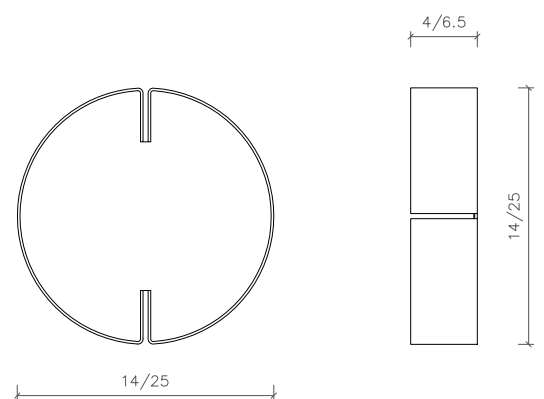

### Dimensions

Small: Ø 14 x H 4 cm  
Large: Ø 25 x H 6,5 cm

Small: Ø 5.5 x H 1.5 inches  
Large: Ø 9.8 x H 2.5 inches

HANDCRAFTED IN FRANCE