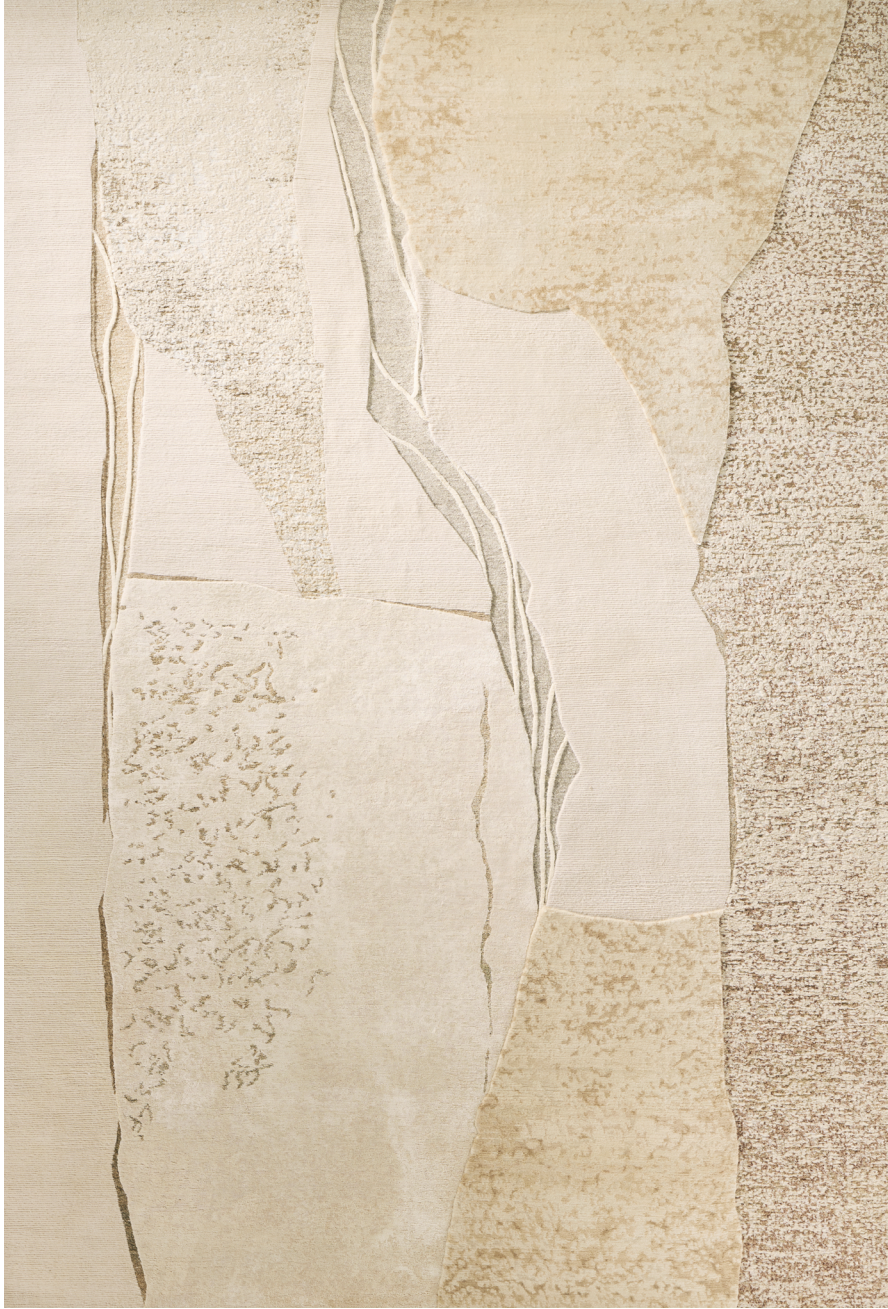

# SANDRA BENHAMOU

## Rug W44.10

---

### Materials

Linen, silk, wool, mohair

### Dimensions

L 250 x W 350 cm

L 98.4 x W 137.8 inches