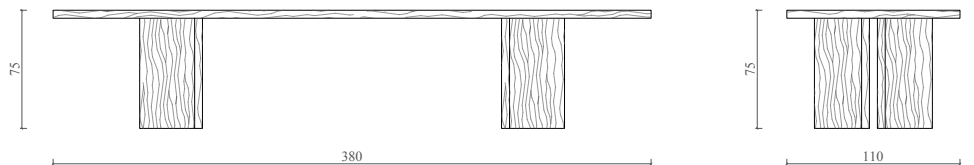

### Dimension

L 380 x W 110 x H 75 cm

L 149.6 x W 43.3 x H 29.5 inches

Seats 14-16