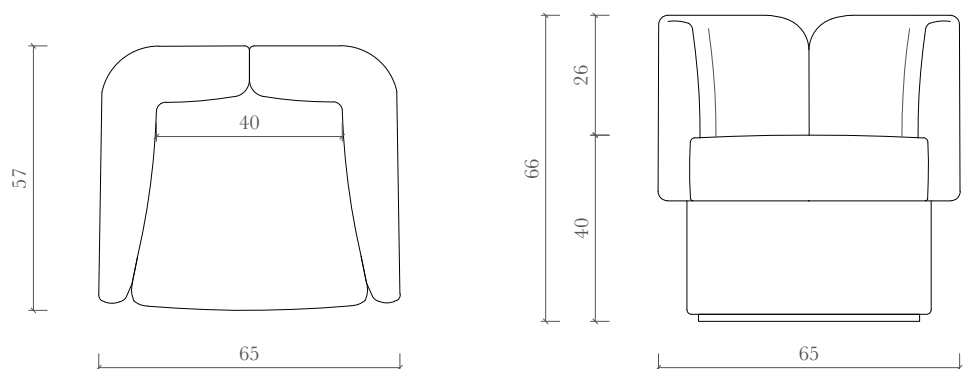

Dimensions

L 65 x W 57 x H 66 cm
seat height 40 cm

L 25.6 x W 22.4 x H 26 inches
seat height 15.7 inches

SANDRA BENHAMOU

Velvet

Pierre Frey – Teddy Mohair

Passementerie

Maison Verrier – Marabout Cotton, Wool, Silk