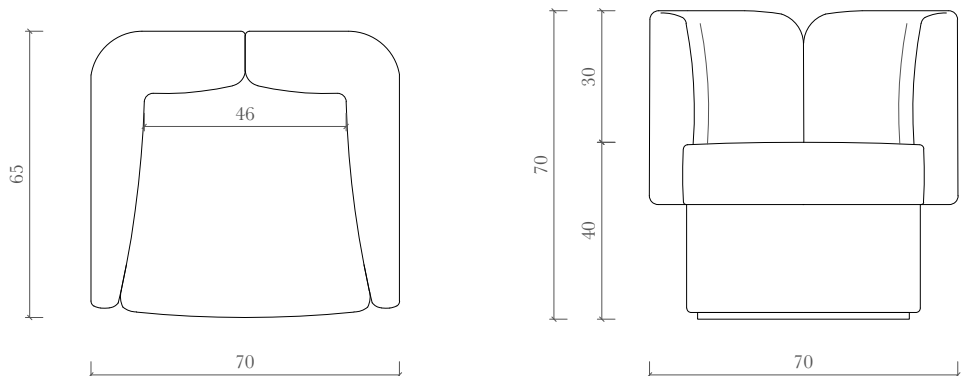

## Dimensions

L 70 x W 65 x H 70 cm  
seat height 40 cm

L 27.6 x W 25.6 x H 27.6 inches  
seat height 15.7 inches