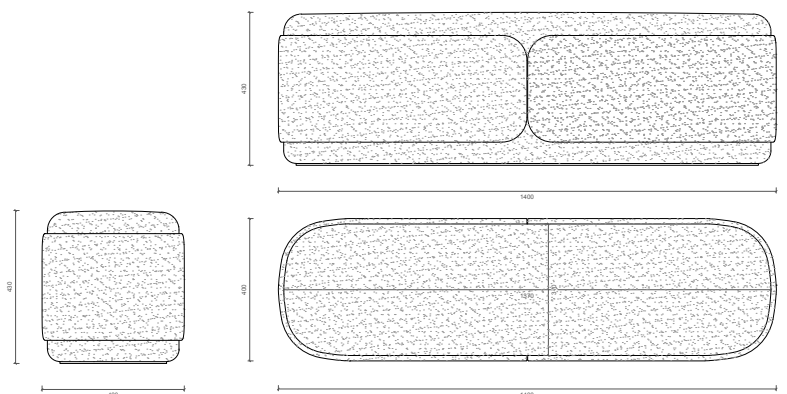

SANDRA BENHAMOU

BENCH

DOLLY

SANDRA BENHAMOU

SANDRA BENHAMOU

Dolly

Materials

Fabric upholstery
Matte black beech base

Dimensions

L 140 x W 40 x H 43 cm

L 55.1 x W 15.7 H 16.9 inches

SANDRA BENHAMOU

Care instructions

Fabric and Upholstery

Vacuum Regularly:

Use a vacuum with a soft brush attachment to gently remove dust and debris from fabric surfaces.