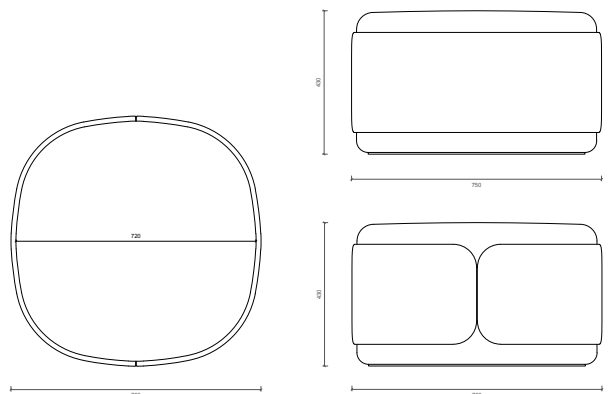

SANDRA BENHAMOU

OTTOMAN

DOLLY

SANDRA BENHAMOU

SANDRA BENHAMOU

Dolly

Materials

Fabric upholstery
Matte black beech base

Dimensions

L 75 x W 75 x H 43 cm

L 29.5 x W 29.5 H 16.9 inches

SANDRA BENHAMOU

Care instructions

Fabric and Upholstery

Vacuum Regularly:

Use a vacuum with a soft brush attachment to gently remove dust and debris from fabric surfaces.