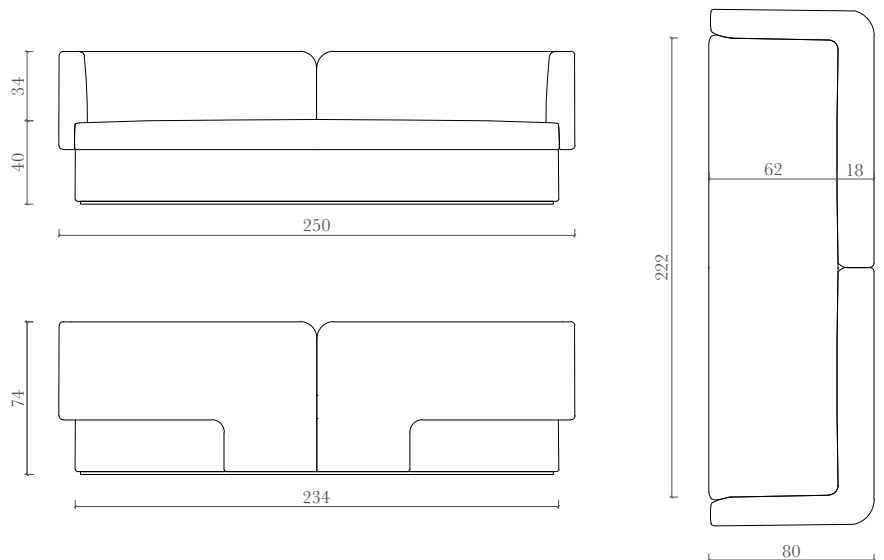

SANDRA BENHAMOU

SOFA

DOLLY

SANDRA BENHAMOU

Dolly

Materials

Fabric upholstery
Matte black beech base

Dimensions

L 250 x W 80 x H 74 cm
seat height 40 cm

L 98.4 x W 31.5 x H 29.1 inches
seat height 15.7 inches

SANDRA BENHAMOU

Care instructions

Fabric and Upholstery

Vacuum Regularly:

Use a vacuum with a soft brush attachment to gently remove dust and debris from fabric surfaces.