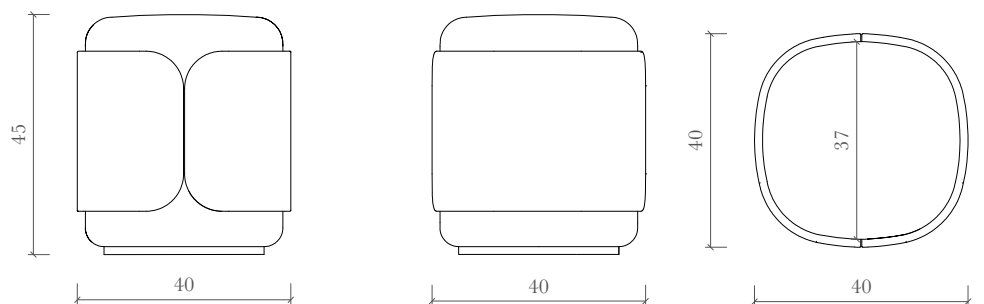

Fabric upholstery
Matte black beech base

Dimensions

L 40 x W 40 x H 45 cm

L 15.7 x W 15.7 H 17.7 inches

SANDRA BENHAMOU

Care instructions

Fabric and Upholstery

Vacuum Regularly: