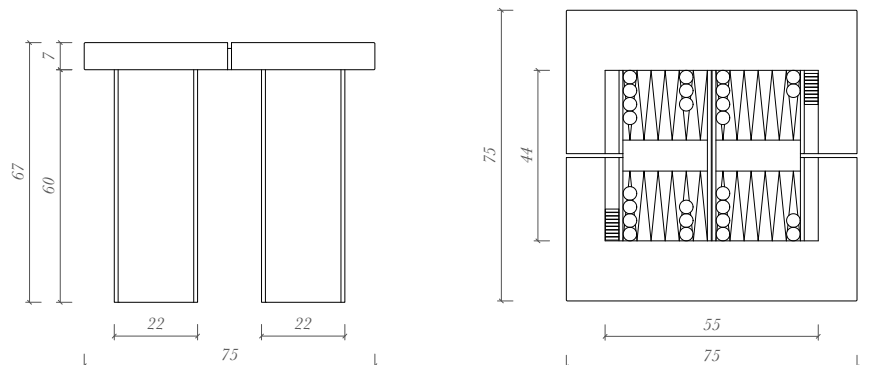

Materials

Brushed and honed limestone

Dimensions

L 75 x W 75 x H 67 cm
Weight 150 kg

L 29.5 x W 29.5 x H 26.3 inches
Weight 330 pounds

SANDRA BENHAMOU

Crema Mos

Brushed finish