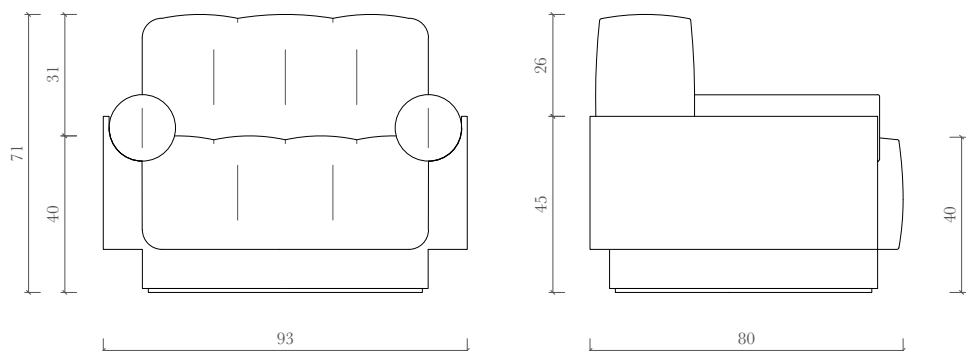

SANDRA BENHAMOU

ARMCHAIR

MIA

SANDRA BENHAMOU

Mia

Materials

Fabric upholstery
Polished stainless steel

Dimensions

L 93 x W 80 x H 71 cm
seat height 40 cm

L 36.6 x W 31.5 x H 27.9 inches
seat height 15.7 inches

SANDRA BENHAMOU

Stainless Steel

Mirror polished

Care instructions

Metal

Prevent Tarnishing: