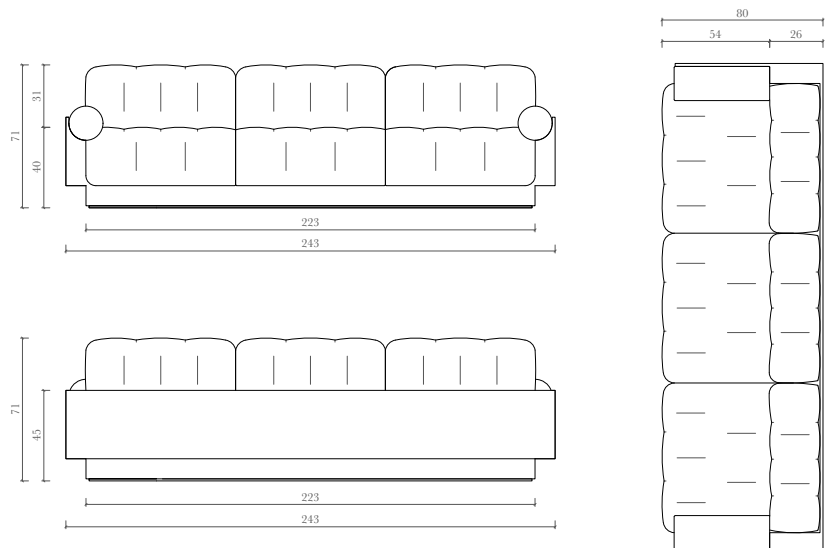

SANDRA BENHAMOU

SOFA

MIA

SANDRA BENHAMOU

Mia

Materials

Fabric upholstery
Polished stainless steel

Dimensions

L 243 x W 80 x H 71 cm
seat height 40 cm

L 95.7 x W 31.5 x H 27.9 inches
seat height 15.7 inches

SANDRA BENHAMOU

Stainless Steel

Mirror polished

Care instructions

Metal

Prevent Tarnishing: