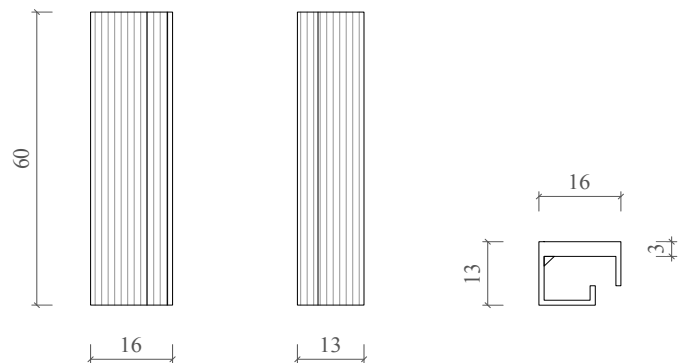

### Dimensions

L 16 x W 12 x H 60 cm

L 6.2 x W 4.7 x H 23.6 inches

HANDCRAFTED IN FRANCE