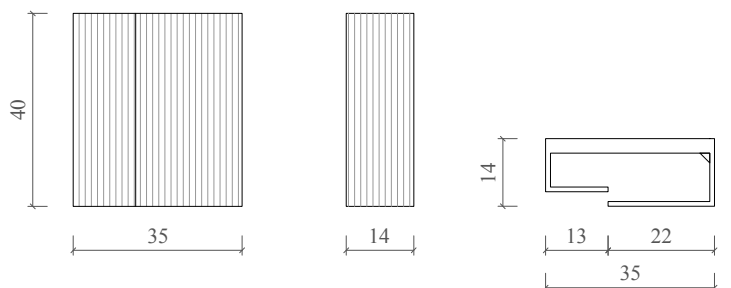

SANDRA BENHAMOU

WALL LIGHT SQUARE

SOLE

SANDRA BENHAMOU

Sole

Materials

Textured off-white plaster
24V LED light source (driver included)

Dimensions

L 35 x W 14 x H 40 cm

L 13.7x W 5.5 x H 15.7 inches

HANDCRAFTED IN FRANCE

SANDRA BENHAMOU

Textured plaster

Matt finish

Care instructions

Plaster