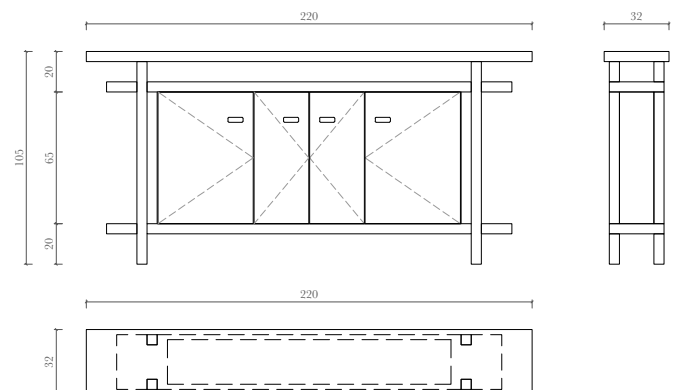

L 220 x W 32 x H 105 cm

L 86.6 x W 12.6 x H 7.7 inches

HANDCRAFTED IN FRANCE

SANDRA BENHAMOU

Wood

Cherry wood

Care instructions

Wood