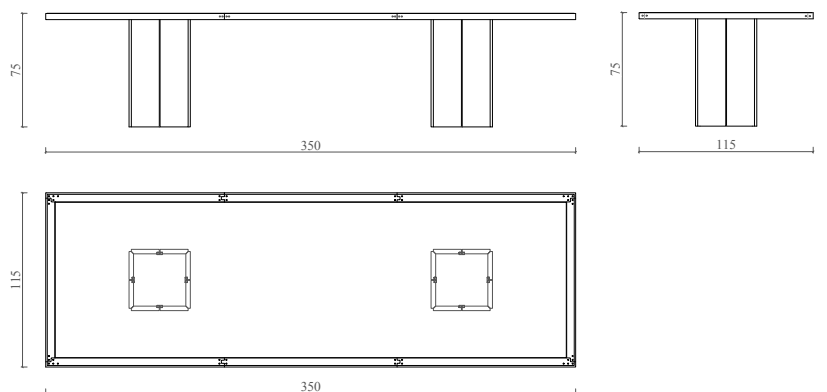

L 280/350 x W 115 x H 75 cm

L 110/137.7 x W 45.3 x H 29.5 inches

Seats 12-14

SANDRA BENHAMOU

Iroko

Satin finish

Care instructions

Wood