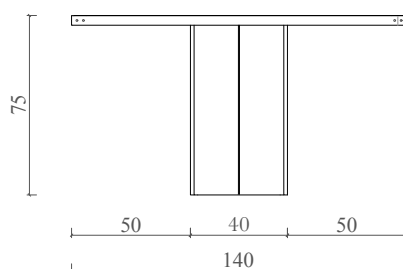

### Dimensions

L 140 x W 140 x H 75 cm

L 55.1 x W 55.1 x H 29.5 inches

Seats 8-10