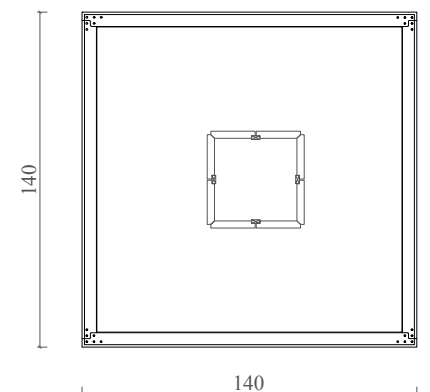

### Dimensions

L 140 x W 140 x H 75 cm

L 55.1 x W 55.1 x H 29.5 inches

Seats 8-10